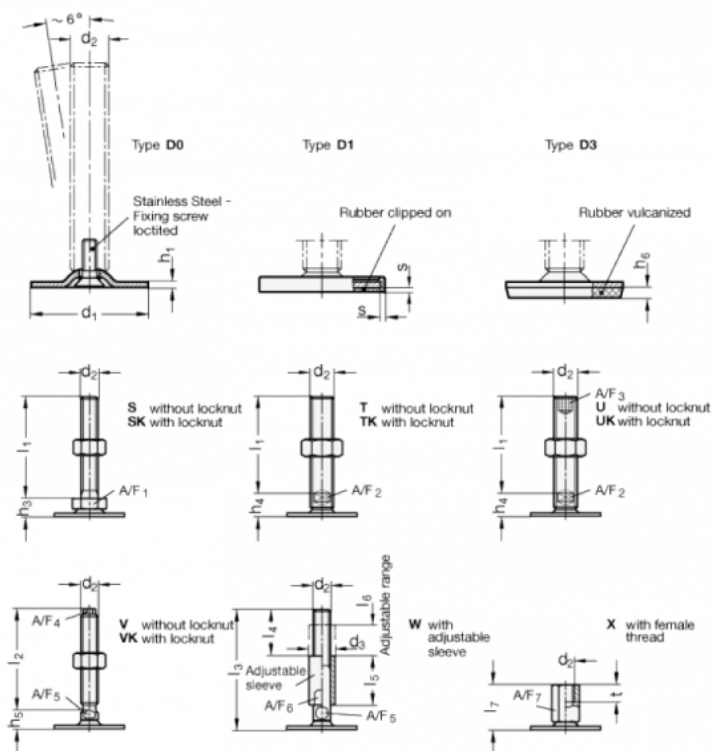

Article number: 204180M20100D3TK
 Description: E+G levelling foot
 GN 41-80-M20-100-D3-TK
 Note: TK With nut, Wrench flat at the bottom

Measures

- A/F2 = 15
- d1 = 80
- d2 = M20
- h1 = 3
- h4 = 18
- h6 = 5
- l1 = 100
- s =